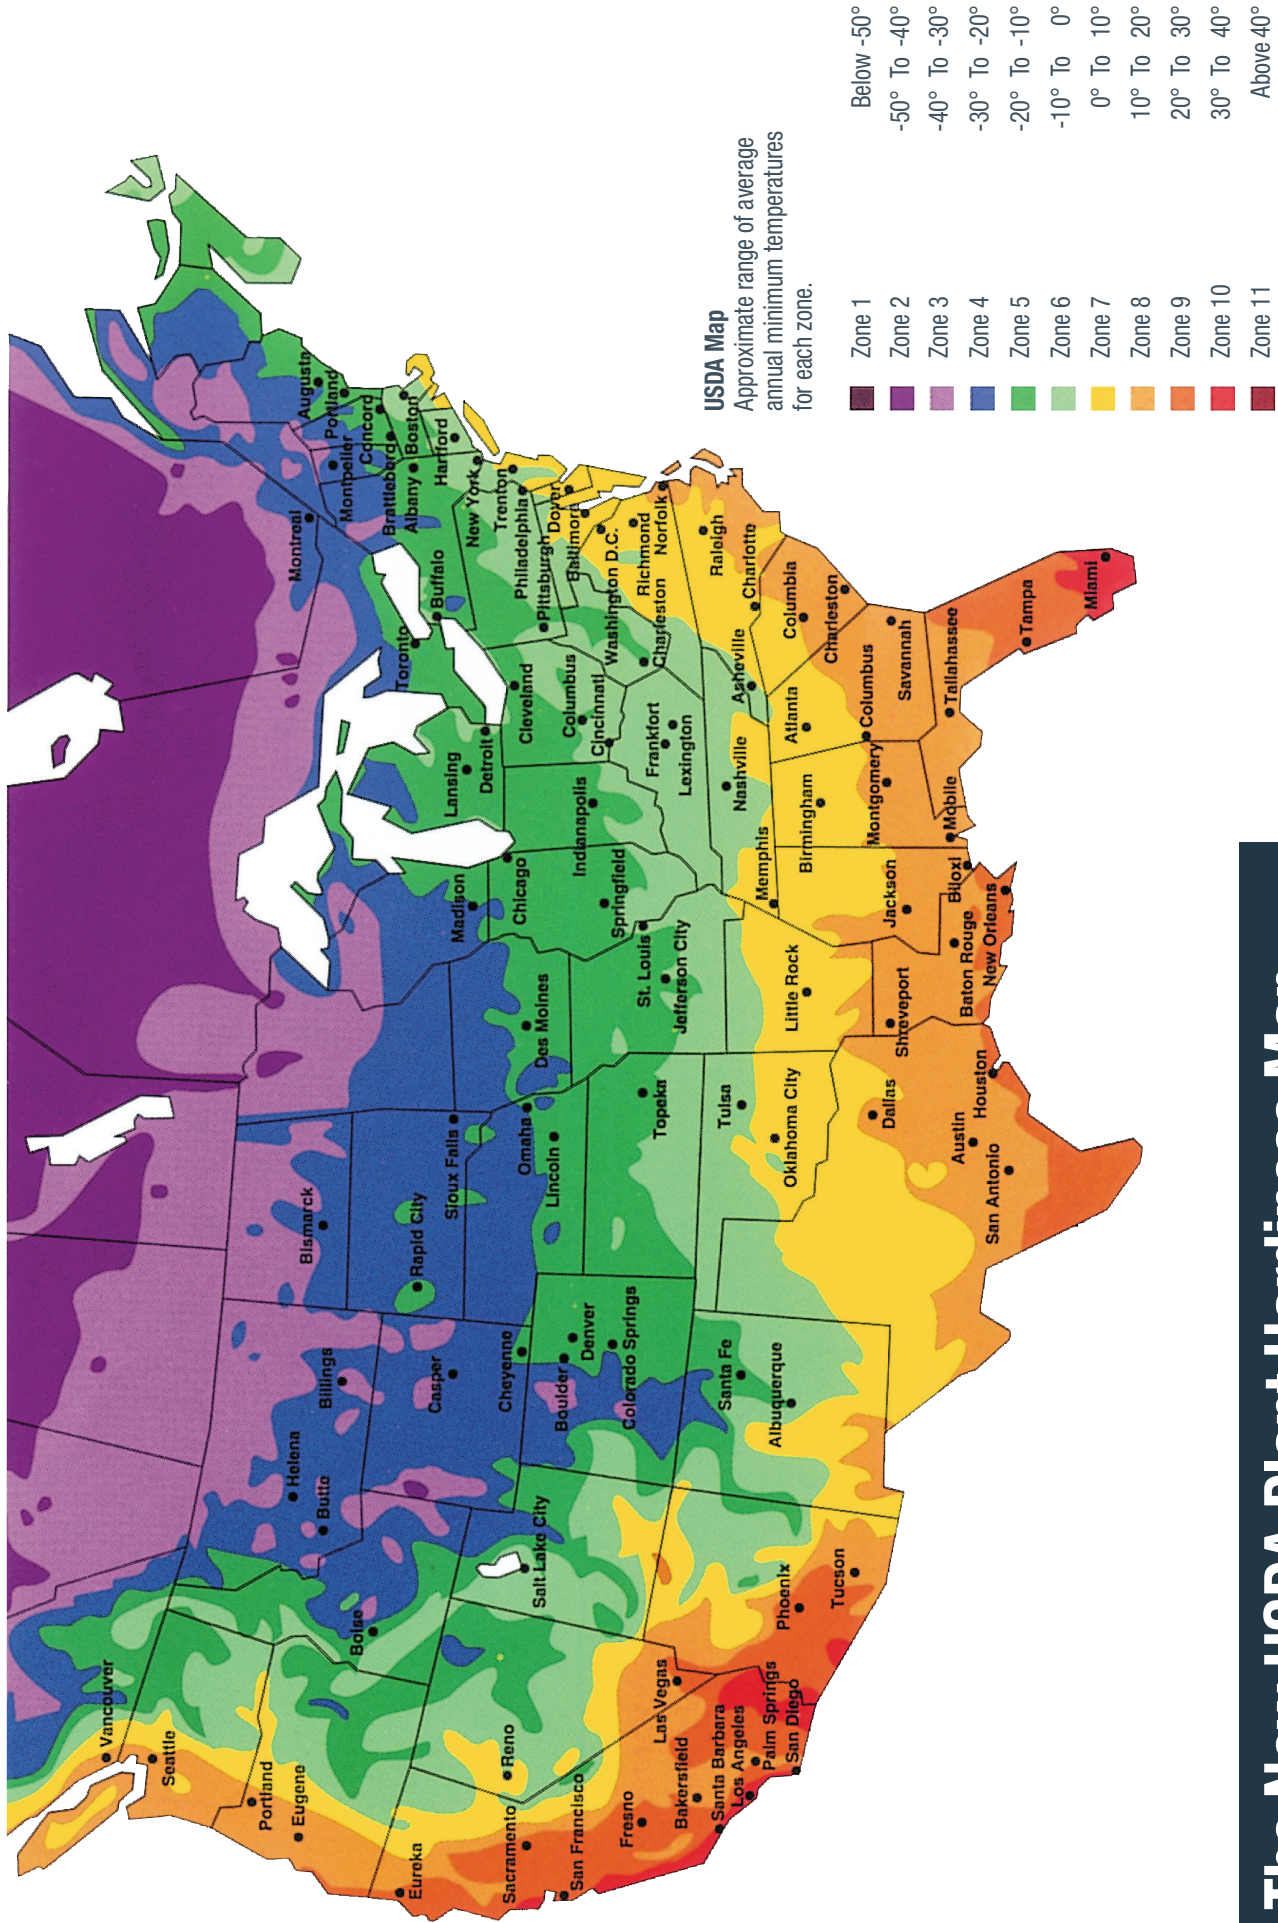

The New USDA Plant Hardiness Map