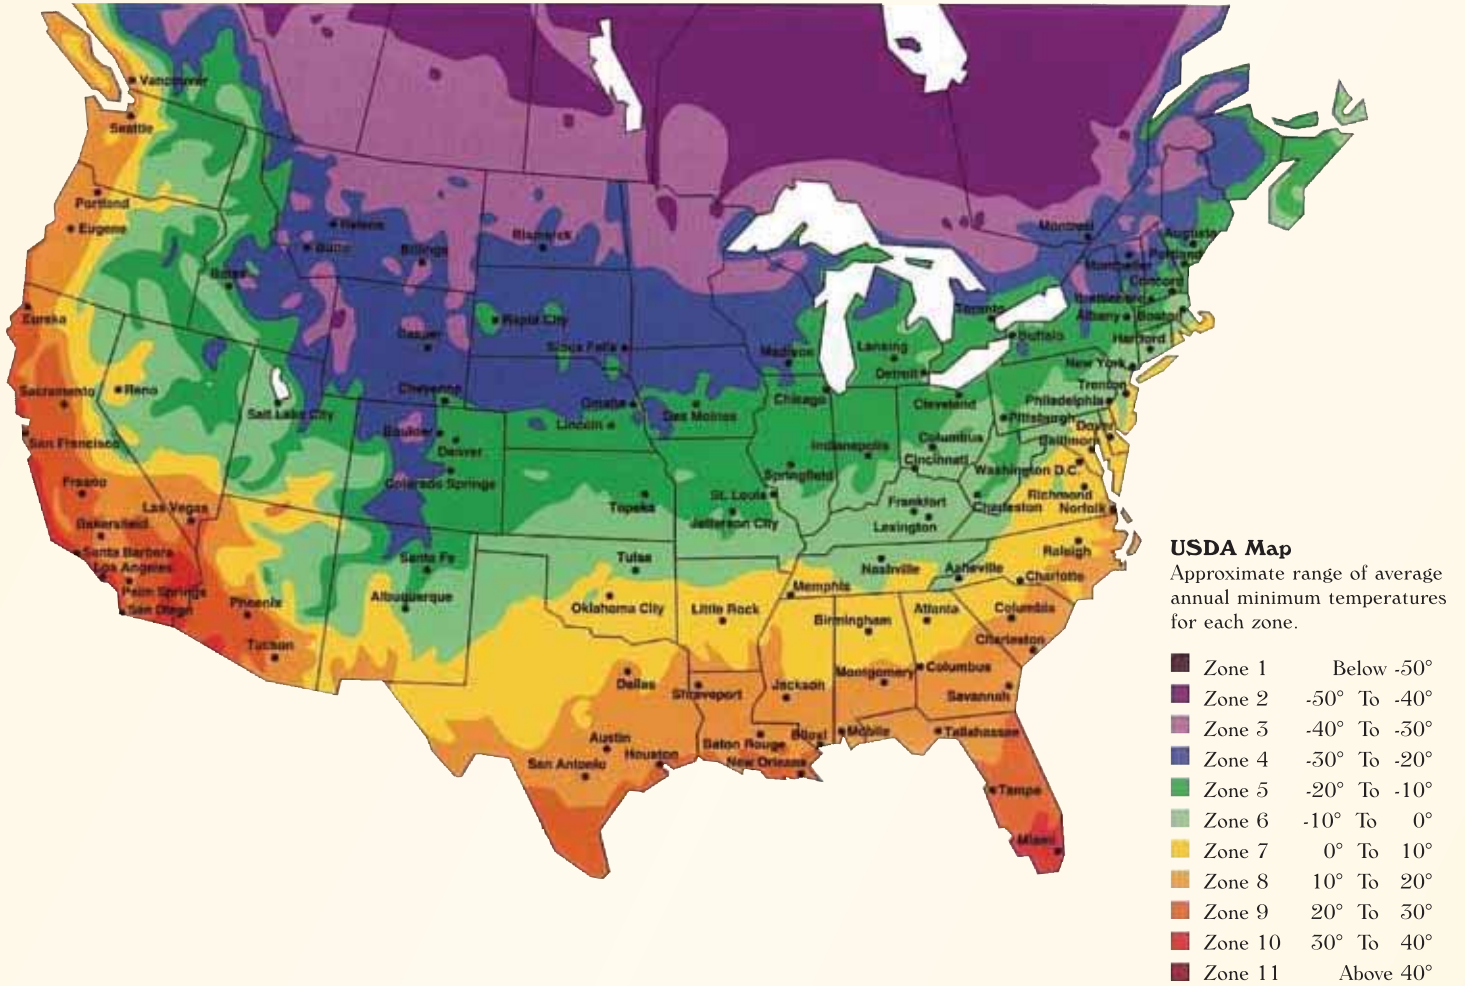

The New USDA Plant Hardiness Map