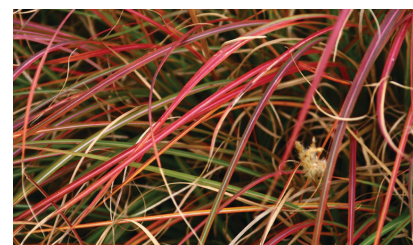

HEMEROCALLIS

1 Gal $5.75

'Happy Returns' .....Zone 4
Repeat bloomer – clear lemon yellow

'Stella De Oro' .....Zone 4
Stella De Oro Daylily